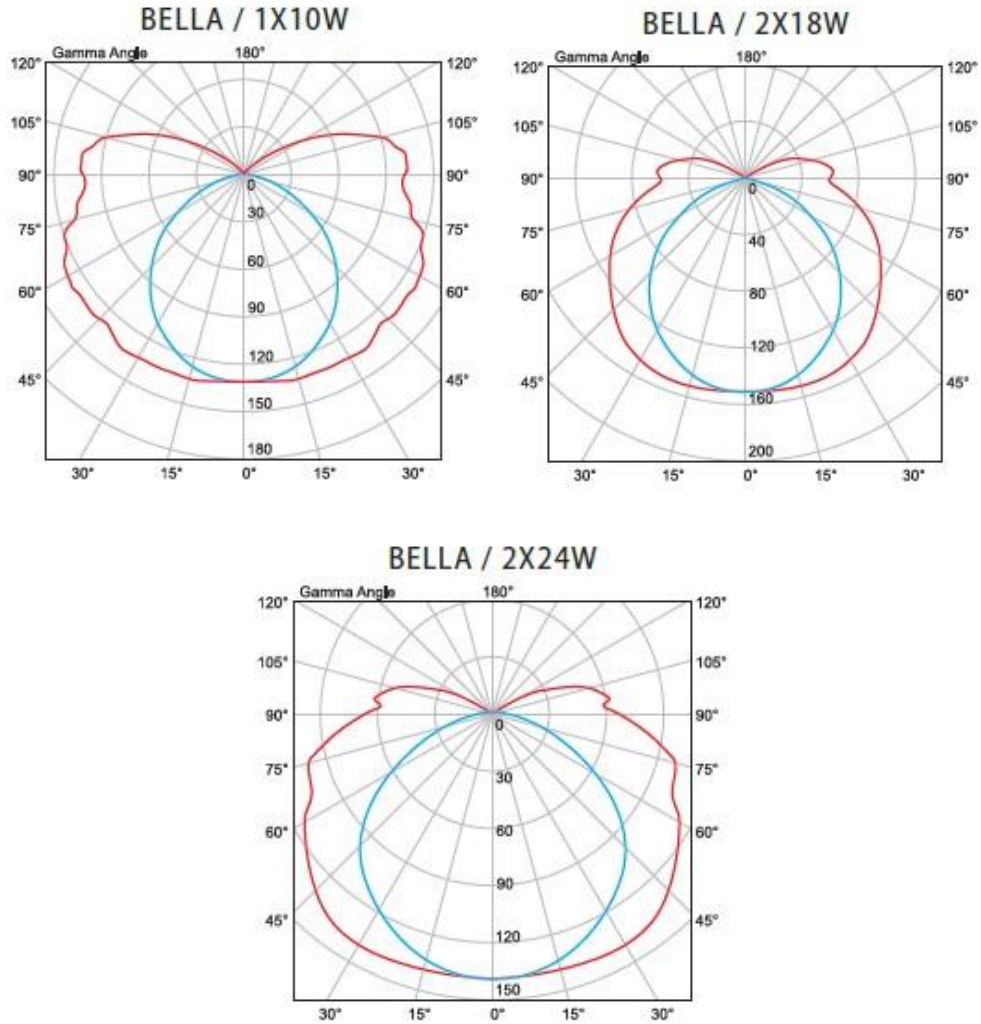

Luminous distribution curves

Energy efficiency

This luminaire is compatible with bulbs of the energy classes:

The luminaire is sold with a bulb of the energy class:

9BM110LED

874/2012