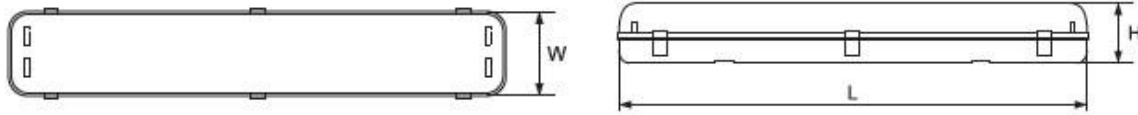

TECHNICAL SPECIFICATION

BELLA Luminaire with LED tubes

Technical data

- Rated voltage : 230V/50Hz
- Type of light source : LED tube
 - T8 10W 850Lm
 - T8 18W 1700Lm
 - T8 24W 2100Lm
- Protection against dust and moisture : IP65
- Housing: Grey polycarbonate
- Reflector : white powder painted sheet steel
- Diffuser : ribbed polycarbonate
- Base: G13
- Long life : 30,000 hours
- Colour rendering index: Ra≥80

Variants and dimensions

Watt	Colour temp. (K)	Colour body	Size			Catalogue number	Packing (pcs)
			Length	Width	Height		
1X10W	6400	grey	670	86	100	9BM110LEDCW	12
1X10W	4000	grey	670	86	100	9BM110LED	12
2X10W	6400	grey	670	131	100	9BM210LEDCW	9
2X10W	4000	grey	670	131	100	9BM210LED	9
1X18W	6400	grey	1270	86	100	9BM118LEDCW	9
1X18W	4000	grey	1270	86	100	9BM118LED	9
2X18W	6400	grey	1270	131	100	9MB218LEDCW	6
2X18W	4000	grey	1270	131	100	9MB218LED	6
1X24W	6400	grey	1570	106	110	9MB124LEDCW	6
1X24W	4000	grey	1570	106	110	9MB124LED	6
2X24W	6400	grey	1570	166	110	9MB224LEDCW	4
2X24W	4000	grey	1570	166	110	9MB224LED	4